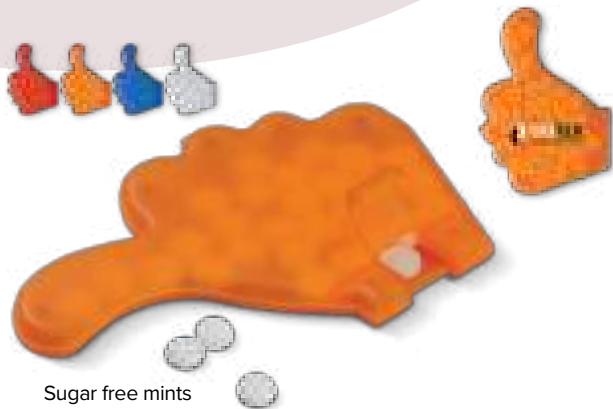

Sugar free mints

LT91725 | Mint dispenser thumb

Peppermint dispenser in the shape of a thumb. The opening of the dispenser is at the wrist of the hand. Circa five grams of sugerfree peppermints. Suitable for full-colour digital imprint. Size: 7 x 83 x 58 mm