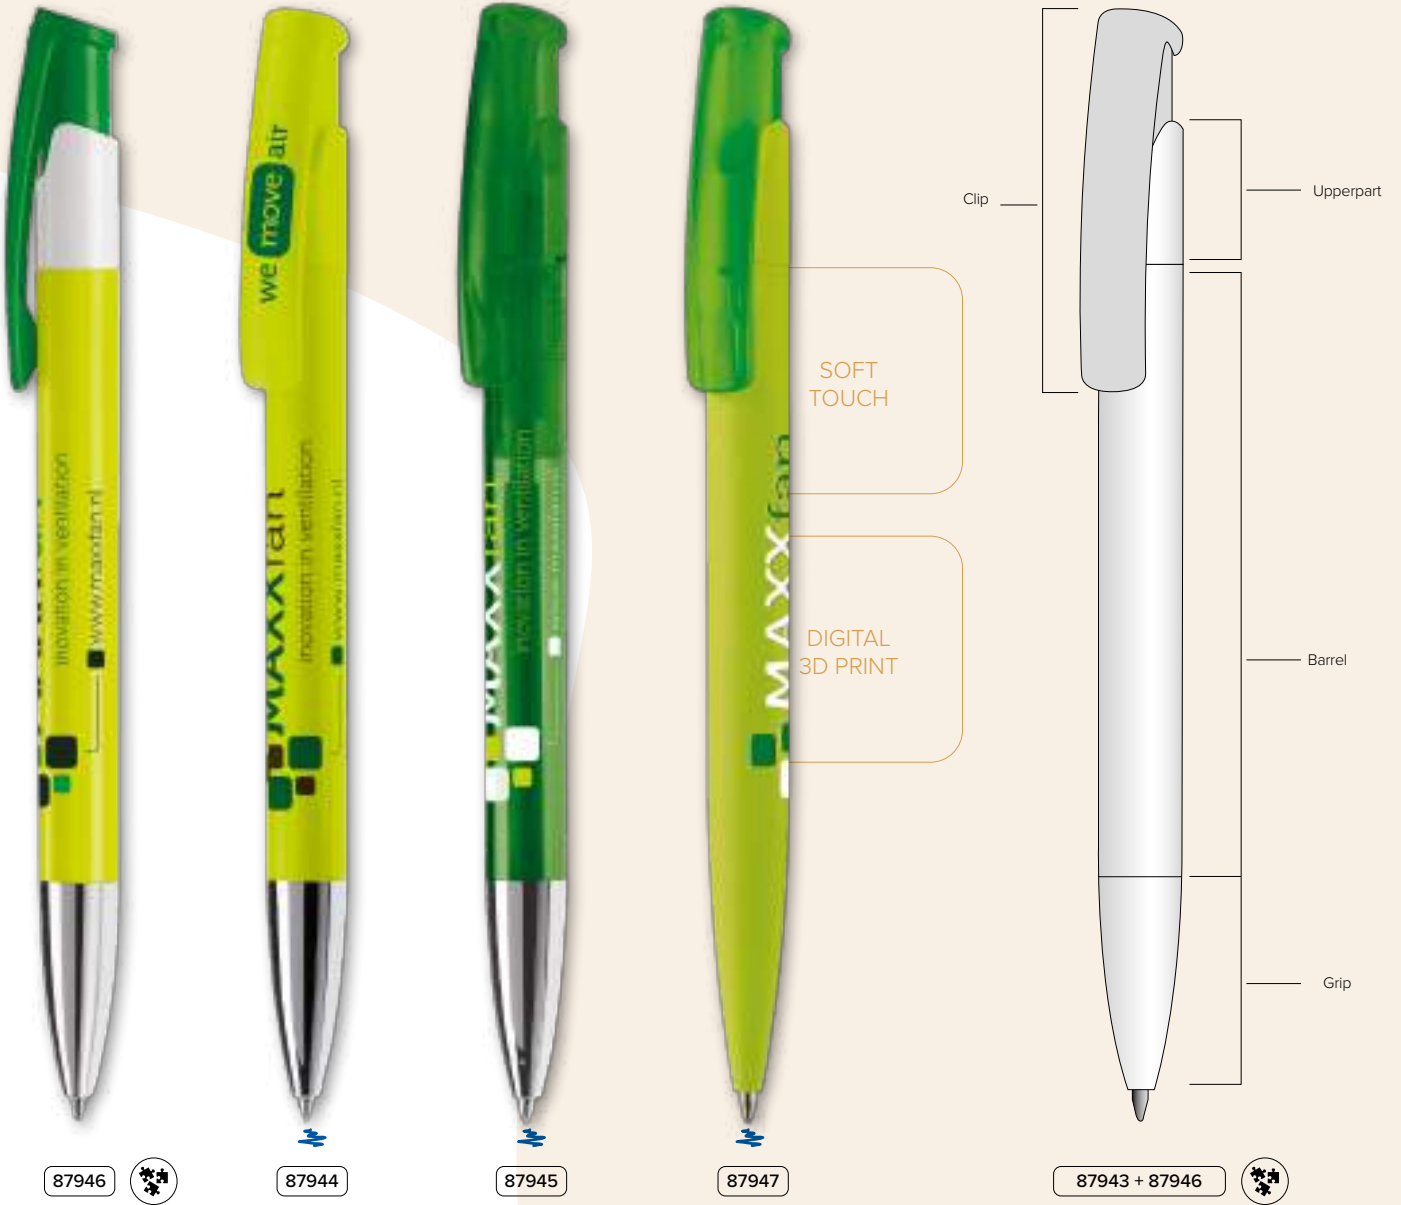

MIX & MATCH

LT87946 | Avalon ball pen metal tip combi

LT87945 | Avalon ball pen metal tip transparent

Jumbo refill. 87943 + 87947: Choose your writing colour. Writing length: 4.5km