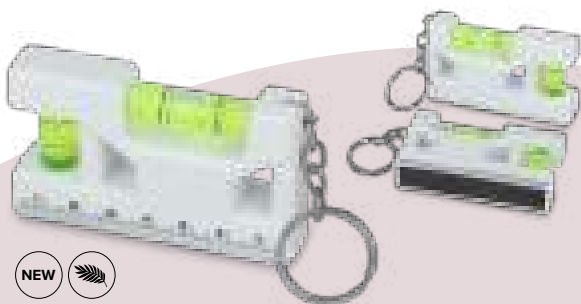

LT99612 | Mini spirit level keychain
Multifunctional key holder with integrated vertical and horizontal spirit levels, a 7cm ruler, and a magnet. Ideal for small leveling tasks, quick measurements. Size: 18 x 45 x 75 mm