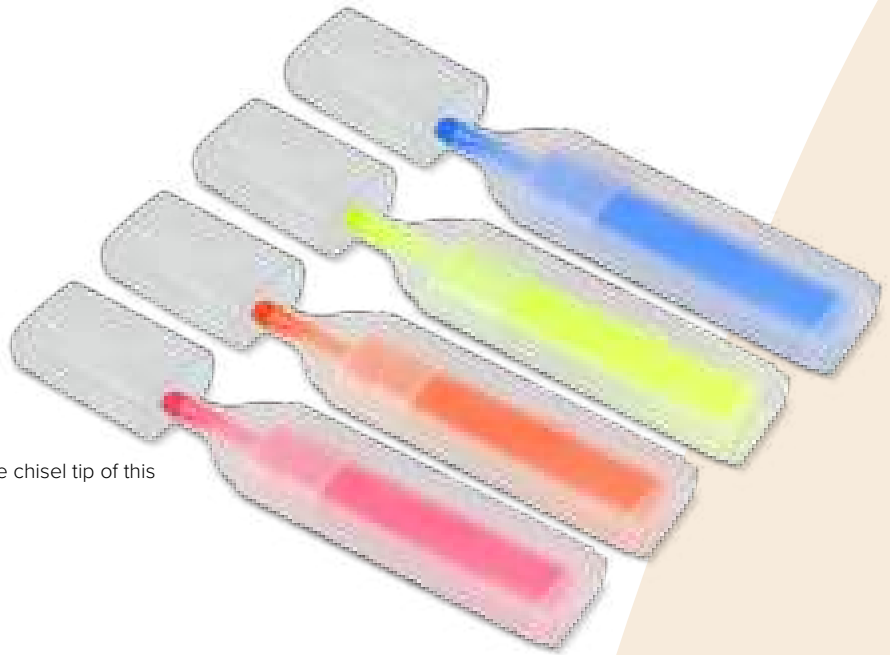

LT81530 | R-PET highlighter

Highlight or underline important notes with the chisel tip of this R-PET highlighter. Size: 14 x 118 x 25 mm