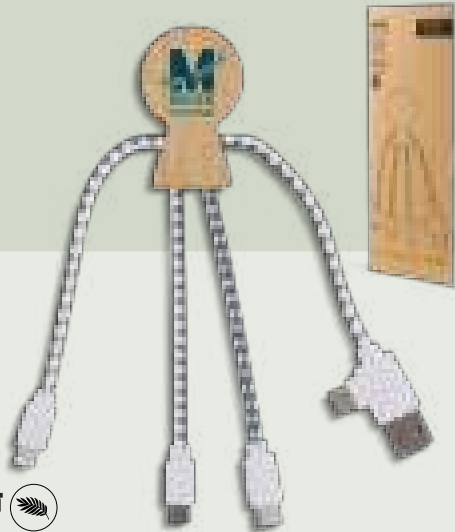

LT41016 | Xoopar Mr. Bio Bamboo Charging Cable
Mr. Bio Bamboo is our newest multi-charging cable, with a dual USB & USB-C input connector and three connectors to charge your devices. It is made from bamboo and DuPont Tyvek cables. It comes packaged in a stylish, sustainable FSC paper envelope. Size: 10 x 150 x 255 mm