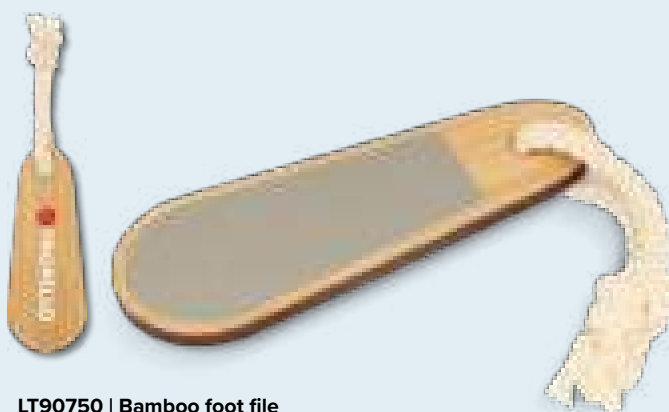

LT90750 | Bamboo foot file

Discover silky-smooth feet with our Bamboo Foot File. Crafted from eco-friendly bamboo, it gently exfoliates, leaving your skin soft and renewed. Step into natural beauty. Size: 5 x 105 x 40 mm