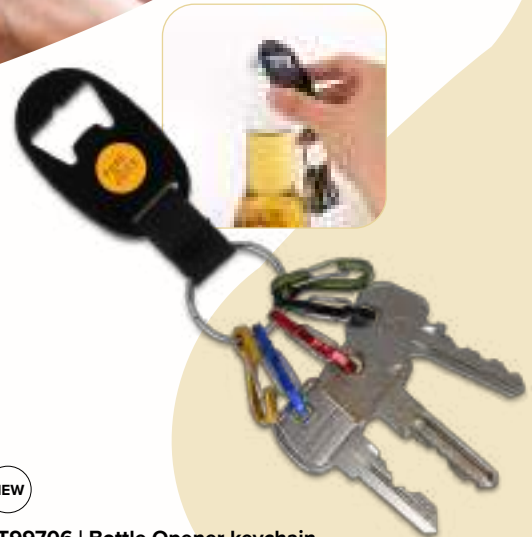

LT83206 | Box for 6 mugs

Gift box for six mugs. Size: 110 x 320 x 210 mm

NEW

LT99705 | Bamboo wine & bottle opener keychain
 Can't decide between wine or beer? This eco-friendly keychain has you covered with a bamboo wine and bottle opener housed in a natural bamboo body. Perfect for both wine lovers and beer enthusiasts, its compact and convenient design makes opening your favorite drinks easy wherever you are. Size: 7 x 85 x 35 mm