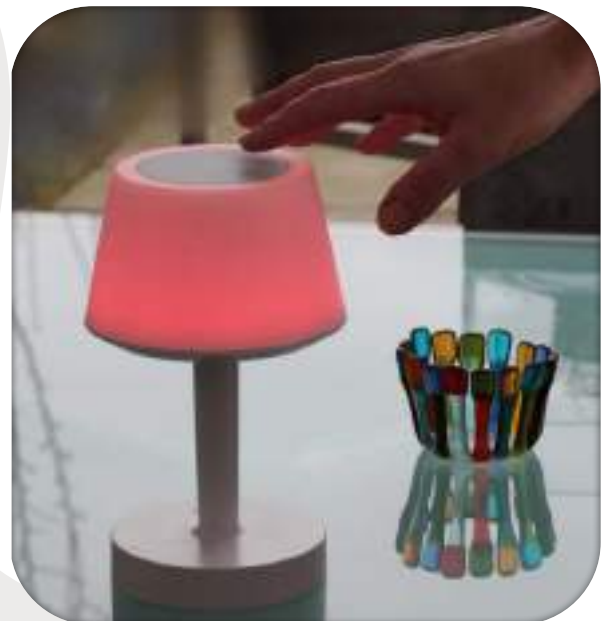

- LED
- BLUE TOOTH
- TWS
- Touch control
- Build in microphone
- 2W
- Gift icon

LT40715 | 1563 | Table Tunes Mini

Illuminate your surroundings, promote your brand and listen to your favorite music. This fashionable 3-in-1 lamp with mood light and speaker operates with touch control and has several preset lighting modes. The lighting is dimmable LED light in 7 different colors. Size: ø 125 x 205 mm