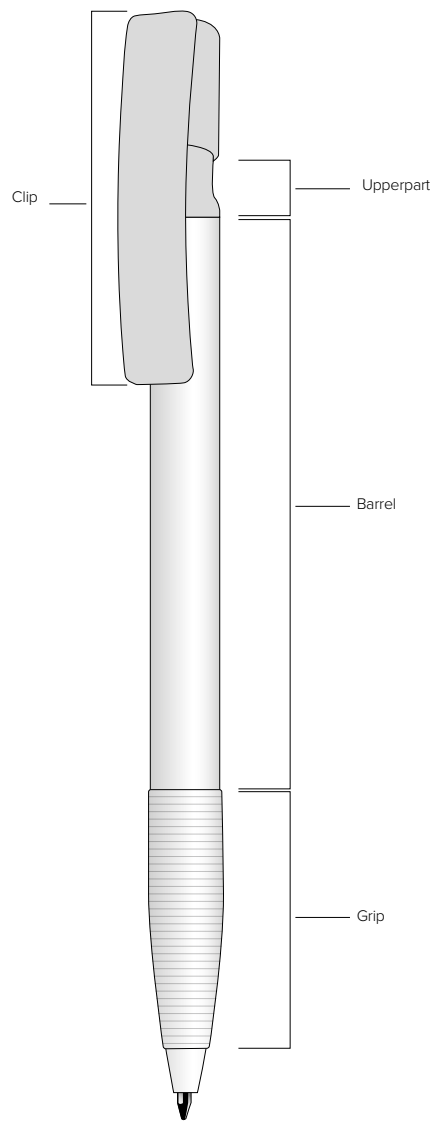

LT80805 | Nash ball pen metal tip transparent

Jumbo refill. Writing length: 4.5km. 80806 Choose your writing colour.

NASH GRIP

80803

80801

80802

80803

MIX & MATCH