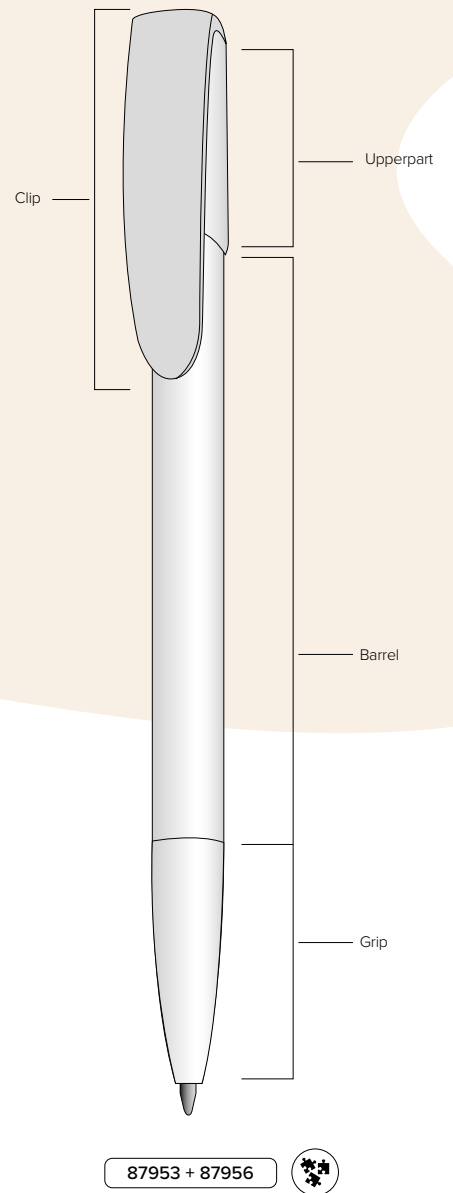

LT87955 | Deniro ball pen metal tip frosty

MIX & MATCH