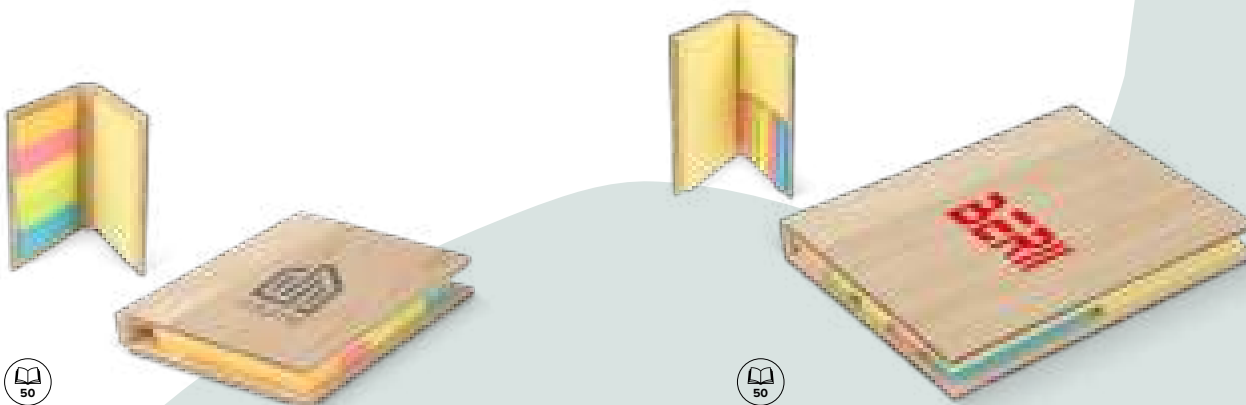

LT92074 | Sticky notes bamboo 2

Jot down your notes with our bamboo sticky notes! With two different sizes in one eco-friendly book, you're ready to organize your thoughts and tasks efficiently. Stay sustainable and organized in style! Size: 60 x 85 mm

LT92075 | Sticky notes bamboo 3

Whether you need to jot down notes, or get organized, we've got you covered. Stay organized and eco-conscious with style with our bamboo sticky notes booklet with 3 different sizes of notes to choose from! Size: 80 x 105 mm