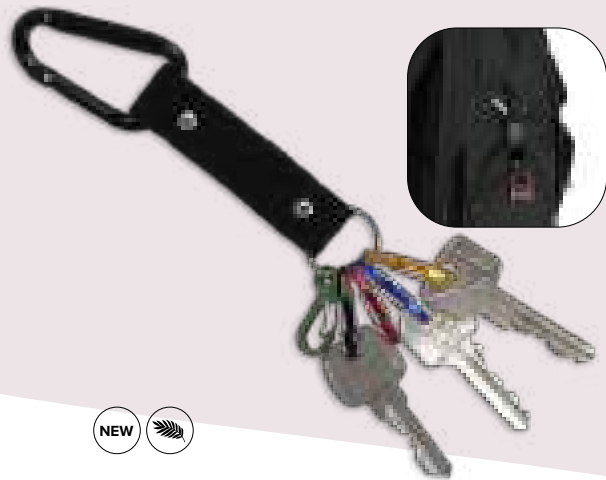

LT99707 | Carabiner key holder
Carabiner keyholder made from recycled aluminum, featuring 5 carabiner-style hooks for organizing your keys. Size: 13 x 170 x 35 mm