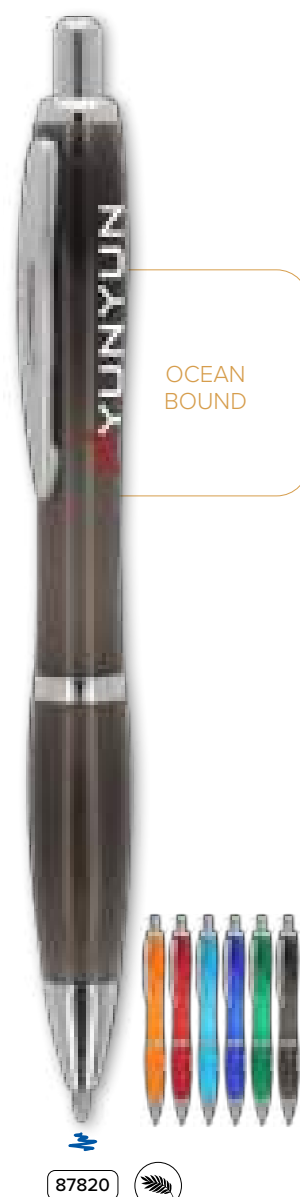

Silver ball pen with metal clip and a coloured grip. The pen comes with a Jumbo refill with blue writing ink. Size: ø 13 x 140 mm

87821

R-ABS

LT87821 | Ball pen Hawaii hard colour R-ABS

Introducing 'Hawaii,' our eco-friendly ball pen made from recycled ABS. Making a colorful impact on sustainability! Size: ø 13 x 140 mm