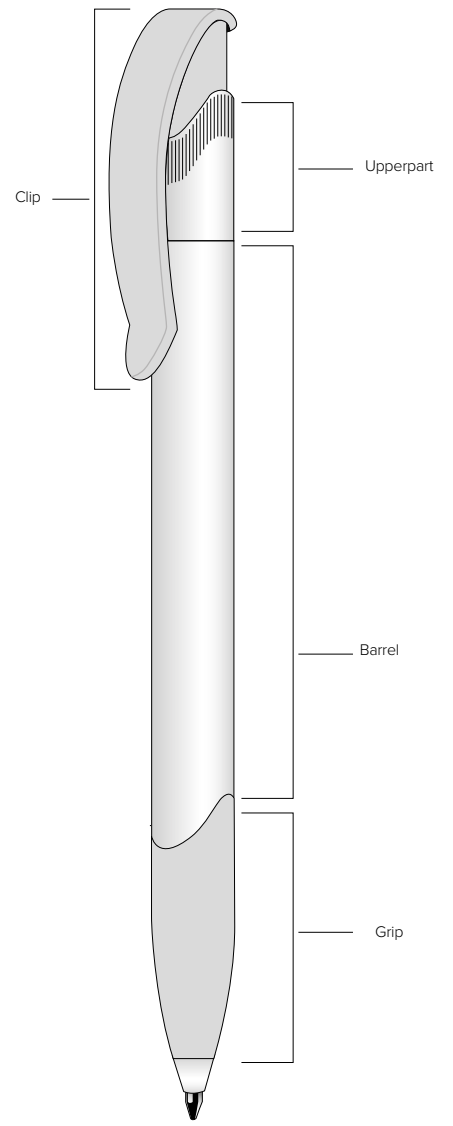

RECYCLED

MIX & MATCH

87110