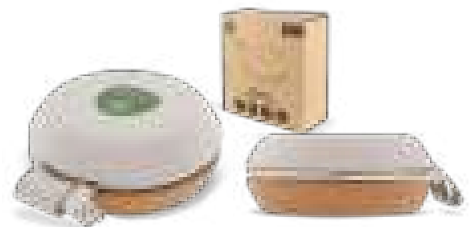

LT41712 | 3189 | Xoopar Meetair Conference Speaker

Compact portable speaker. Start a conference call anywhere. The Meetair is also great for listening to music. The hidden cable has an input adapter for USB and USB-C. The speaker has two microphones, so it can be placed anywhere. Moreover, any ambient noise is suppressed. Size: 145 x 119 x 48 mm