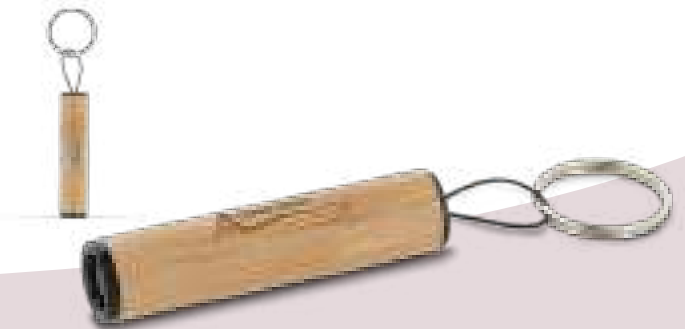

LT93316 | Flashlight keychain bamboo

This mini bamboo flashlight is attached to a keychain. It is convenient to carry with and will allow you to illuminate any dark room/environment. There is no need to carry around a large lamp. Size: ø 15 x 65 mm