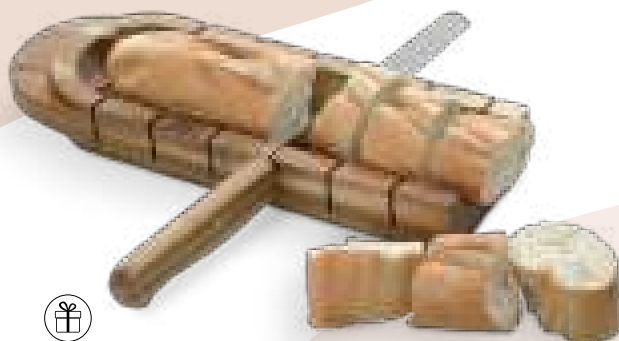

LT94500 | Baguette holder with knife

Acacia bread board with grooves to cut the perfect slice of bread. Comes packaged in a luxurious gift box. Size: 45 x 393 x 164 mm

LT94492 | Acacia serving board 38 x 11.7 x 1.5cm