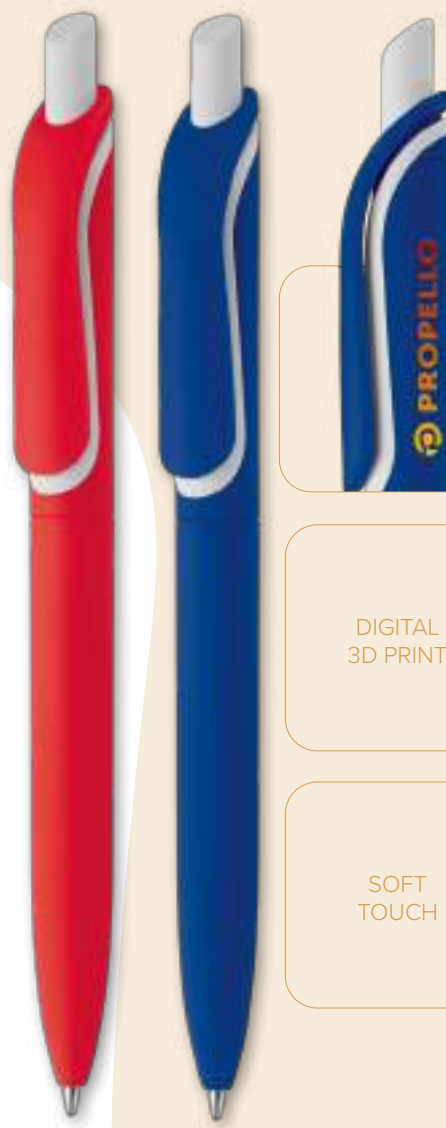

87826

DIGITAL 3D PRINT

SOFT TOUCH