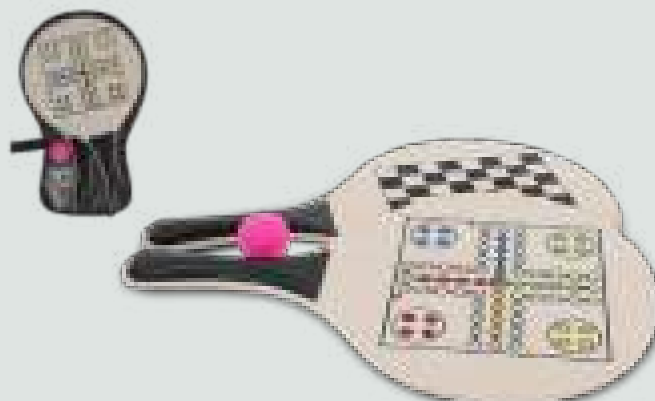

LT90781 | MDF Beach Tennis with chess surface

Tennis set suitable for playing on the beach, in the park or garden. With this multifunctional set, there is also the possibility to do play a relaxed board game. Challenge your friends to a game for the mind or a more active game of tennis! Size: 38 x 400 x 250 mm