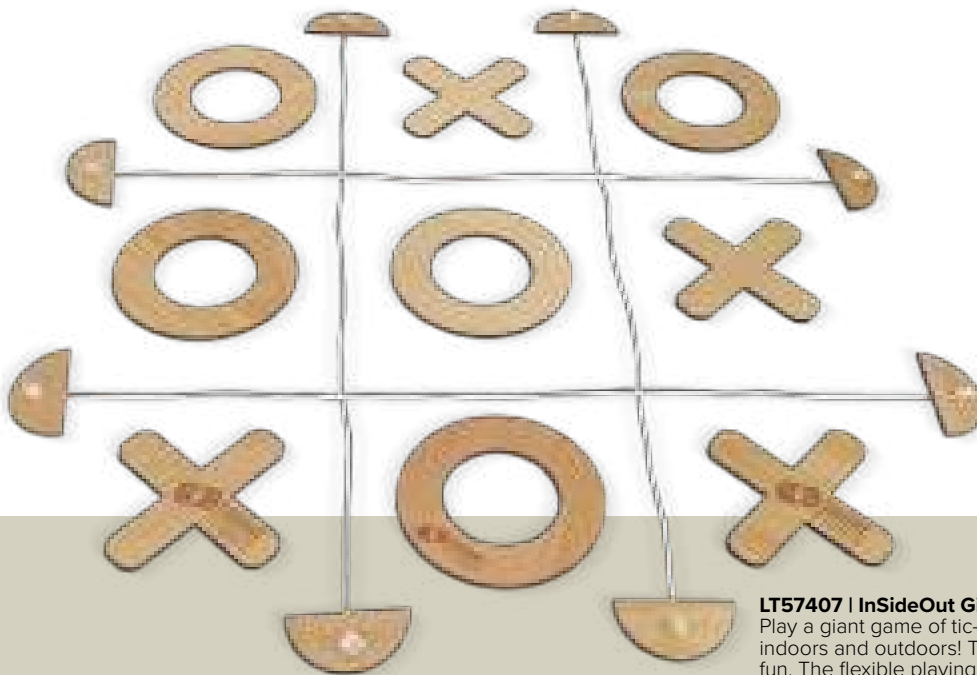

LT57407 | InSideOut Giant Tic Tac Toe

Play a giant game of tic-tac-toe with the InSideOut set, perfect for indoors and outdoors! The giant 18 cm X's and O's ensure great fun. The flexible playing field is easy to lay out and after use you can store the set in the handy supplied pouch. Ideal for family parties and game nights!

Size: 5 x 830 x 830 mm