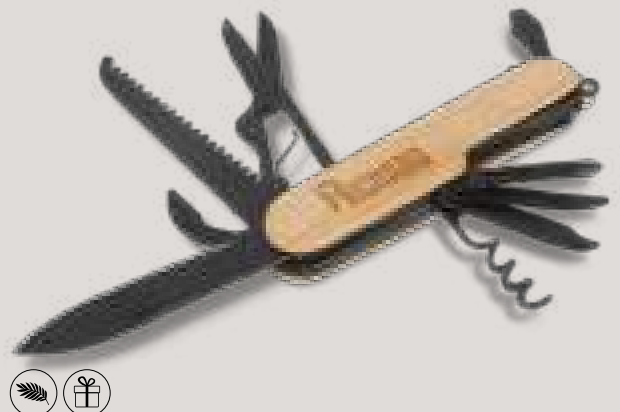

LT93409 | Multi-tool bamboo 9 functions

Experience versatility with our bamboo multi-tool featuring 9 functions. Your all-in-one solution for various tasks and adventures. Size: 15 x 90 x 25 mm