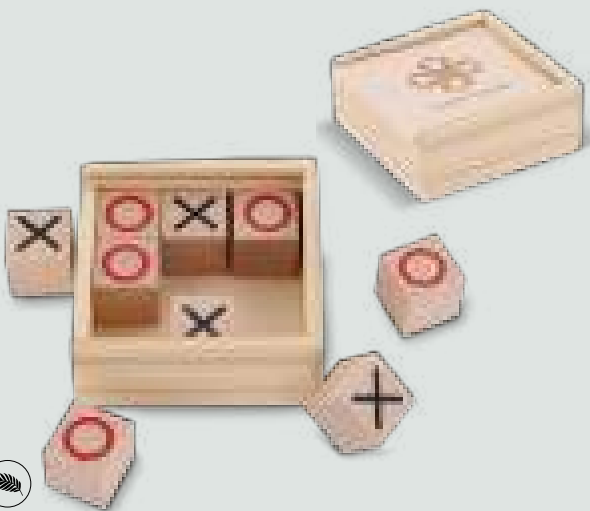

LT90764 | Tic Tac Toe set in wooden box

Fun Tic Tac Toe set in a bamboo box. The box closes with a bamboo wooden sliding lid. With this game you are always ready to have fun with friends and family no matter where you are. Size: 30 x 74 x 73 mm