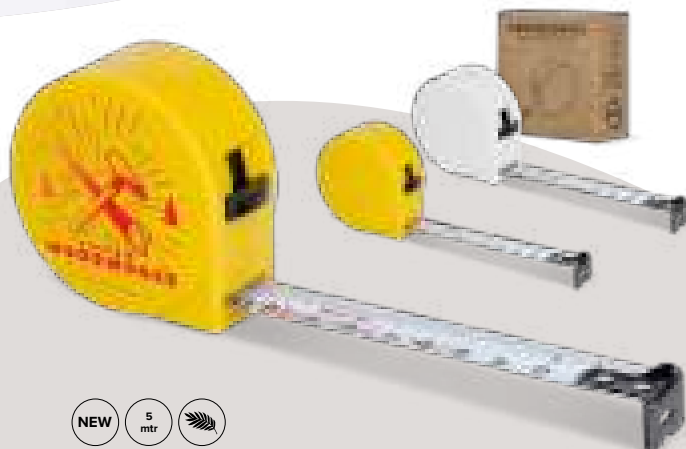

NEW 5 mtr

LT91871 | DimensionPro measuring tape 5M

Durable 5m measuring tape made recycled ABS, with a 19mm wide tape and rigidity up to 1.7m. Features a flat surface, ideal for branding. Meets EEC class of MID II standards for accurate measurements. Size: 26 x 60 x 60 mm