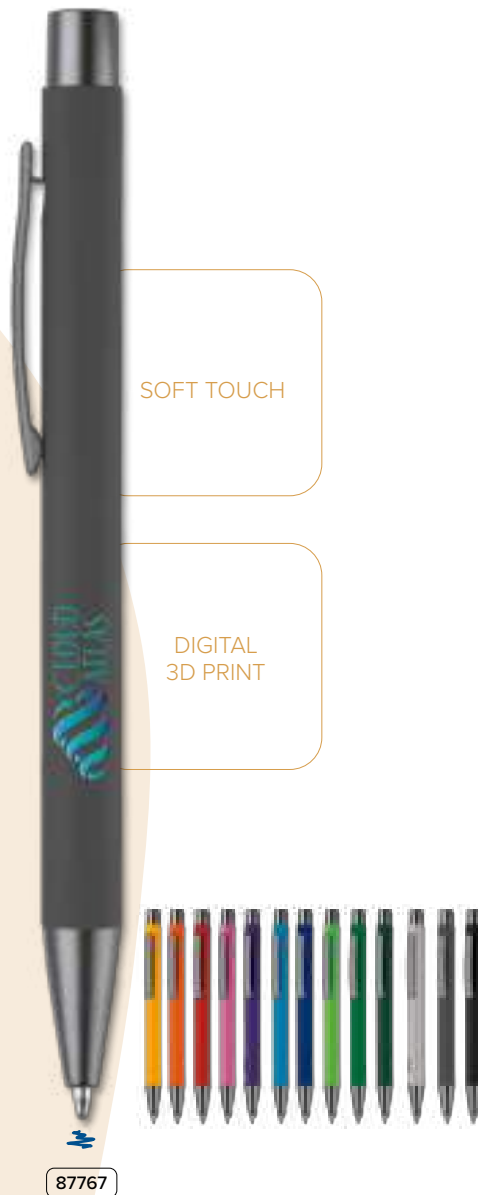

SOFT TOUCH

DIGITAL
3D PRINT

87767

LT87767 | Ball pen New York soft touch

Aluminum ball pen with elegant soft-touch finish. With solid metal clip and available in modern colours. Writing colour: blue. Size: ø 10 x 136 mm