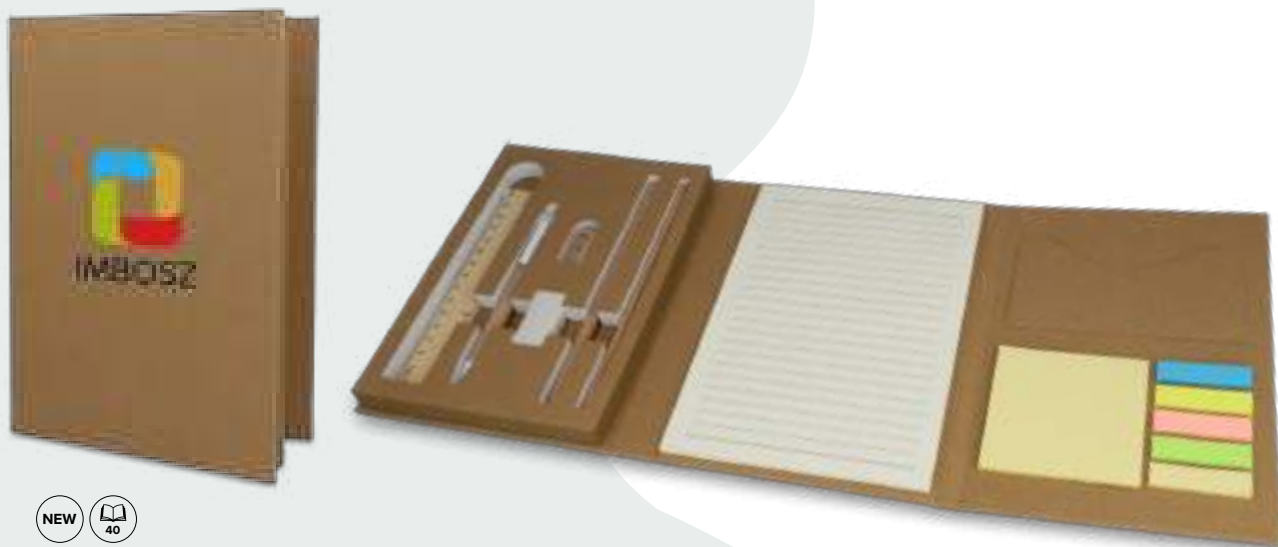

LT90868 | Recycled paper tri-fold stationery set

This sustainable tri-fold stationery set features a cover made from 120gsm recycled craft paper. Inside, it includes a notepad with 40 sheets of cream-lined paper, a 25-sheet memopad, five colors of sticky notes (25 sheets each), an Aspen wood pencil, a pine ruler, a beech wood sharpener with carbon steel, a name card pouch, and a craft paper pen. Size: 25 x 210 x 150 mm