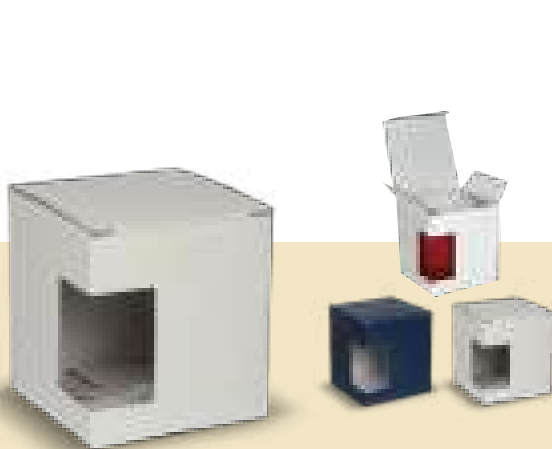

Suitable for: LT51301, LT51461, LT51441, LT50211, LT98091, LT50191, LT51451, LT50421, LT51431, LT98011, LT98001, LT98261, LT51421, LT51511, LT51161

LT83200 | Box mug with window

Blue or white window gift box for a single mug. Size: 100 x 110 x 100 mm