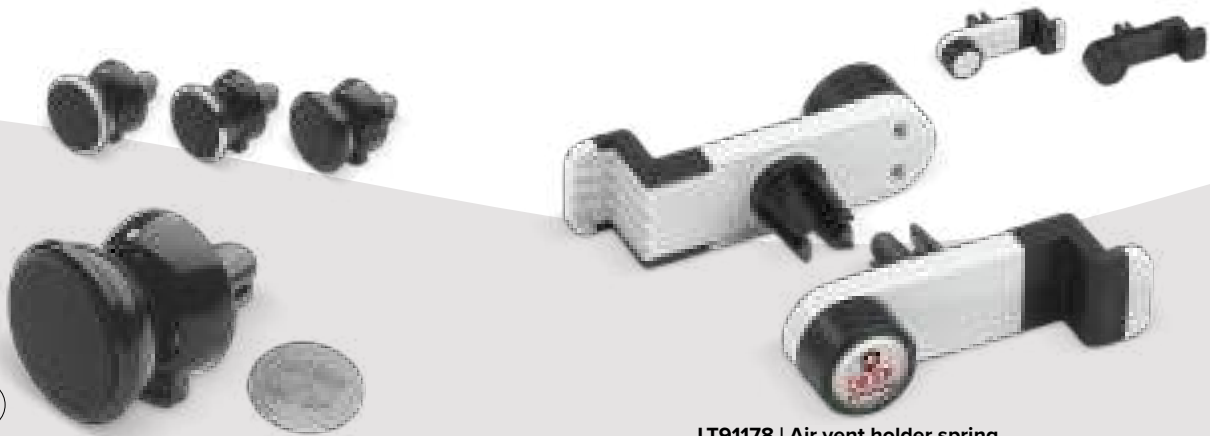

LT91177 | Air vent holder magnetic

Magnetic car vent phone holder. It has two parts: a metal plate with double sided tape which attaches to the back of your phone and the magnetic phone holder that clips into the car air vent. Convert the air vent into a hands-free car kit. Size: 40 x 50 x 40 mm

LT91178 | Air vent holder spring

Smartphone holder with spring. Easy to convert your air vent into a hands-free car kit. Size: 50 x 29 x 96 mm

LT95551 | Wireless charger car R-ABS 15W

This 15W magnetic wireless car charger is fully compatible with Apple's MagSafe ecosystem, but also comes with a magnetic pad for other phones. Simply snap it on to start charging – the perfect charging solution for your road trips. Of course it's made with recycled materials (R-ABS) and has smart protection: over-current, short-circuit, FOD protection. Size: 92 x 61 x 73 mm