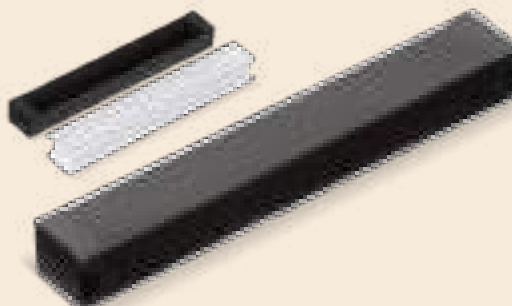

Black velvet pouch for one ball pen. Supplied plain only. Size: 160 x 29 mm

LT83141 | Paper pen box 1 or 2 pens

A paper pen box for one or two writing instruments. Size: 29 x 170 x 50 mm

LT83140 | Pen box 1 pen PVC sleeve