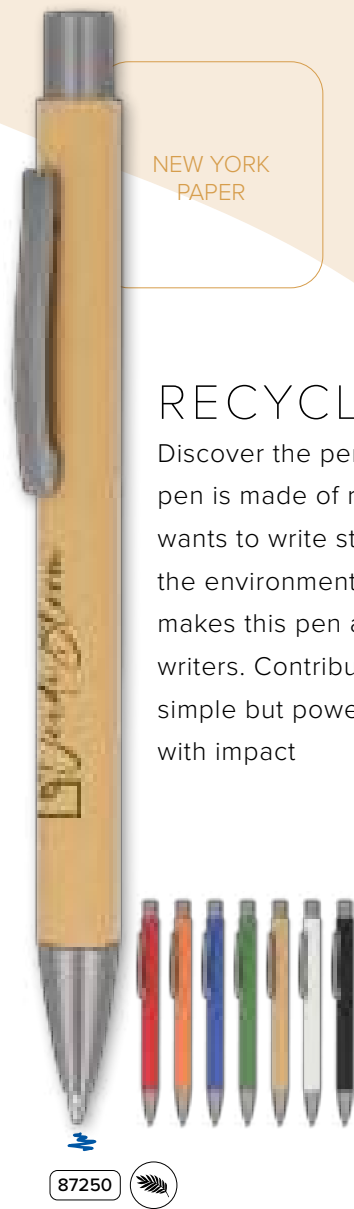

RECYCLED PAPER

Discover the pen with a green twist! The holder of this pen is made of recycled paper - ideal for anyone who wants to write stylishly as well as make a difference to the environment. The paper is sturdy, feels great and makes this pen a true must[1]have for eco-conscious writers. Contribute to a sustainable future with a simple but powerful choice. Write sustainably, write with impact

LT87252 | Ball pen New York stylus paper

Introducing 'New York,' our eco-conscious ballpen crafted from sustainable paper, with a built-in stylus. Write and navigate, all in one sustainable pen! Size: ø 11 x 144 mm

LT87250 | Ball pen New York paper

Introducing 'New York,' our eco-conscious ballpen crafted from sustainable paper. Size: ø 11 x 140 mm