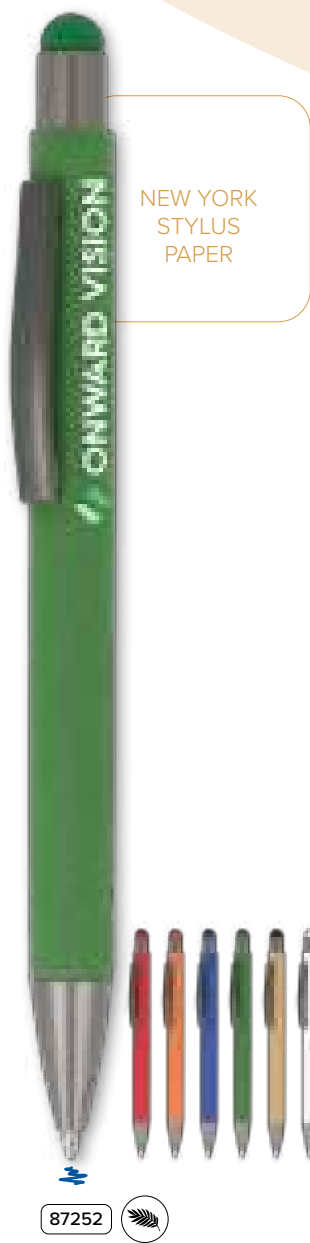

LT87283 | Ball pen New York bamboo
The popular New York ball pen, now also in a bamboo edition. The bamboo material gives the pen a sustainable look. Includes a metal clip. With plastic blue writing Jumbo refill. Size: ø 11 x 140 mm

RECYCLED PAPER

Discover the pen with a green twist! The holder of this pen is made of recycled paper - ideal for anyone who wants to write stylishly as well as make a difference to the environment. The paper is sturdy, feels great and makes this pen a true must[1]have for eco-conscious writers. Contribute to a sustainable future with a simple but powerful choice. Write sustainably, write with impact

LT87252 | Ball pen New York stylus paper

Introducing 'New York,' our eco-conscious ballpen crafted from sustainable paper, with a built-in stylus. Write and navigate, all in one sustainable pen! Size: ø 11 x 144 mm

LT87250 | Ball pen New York paper

Introducing 'New York,' our eco-conscious ballpen crafted from sustainable paper. Size: ø 11 x 140 mm