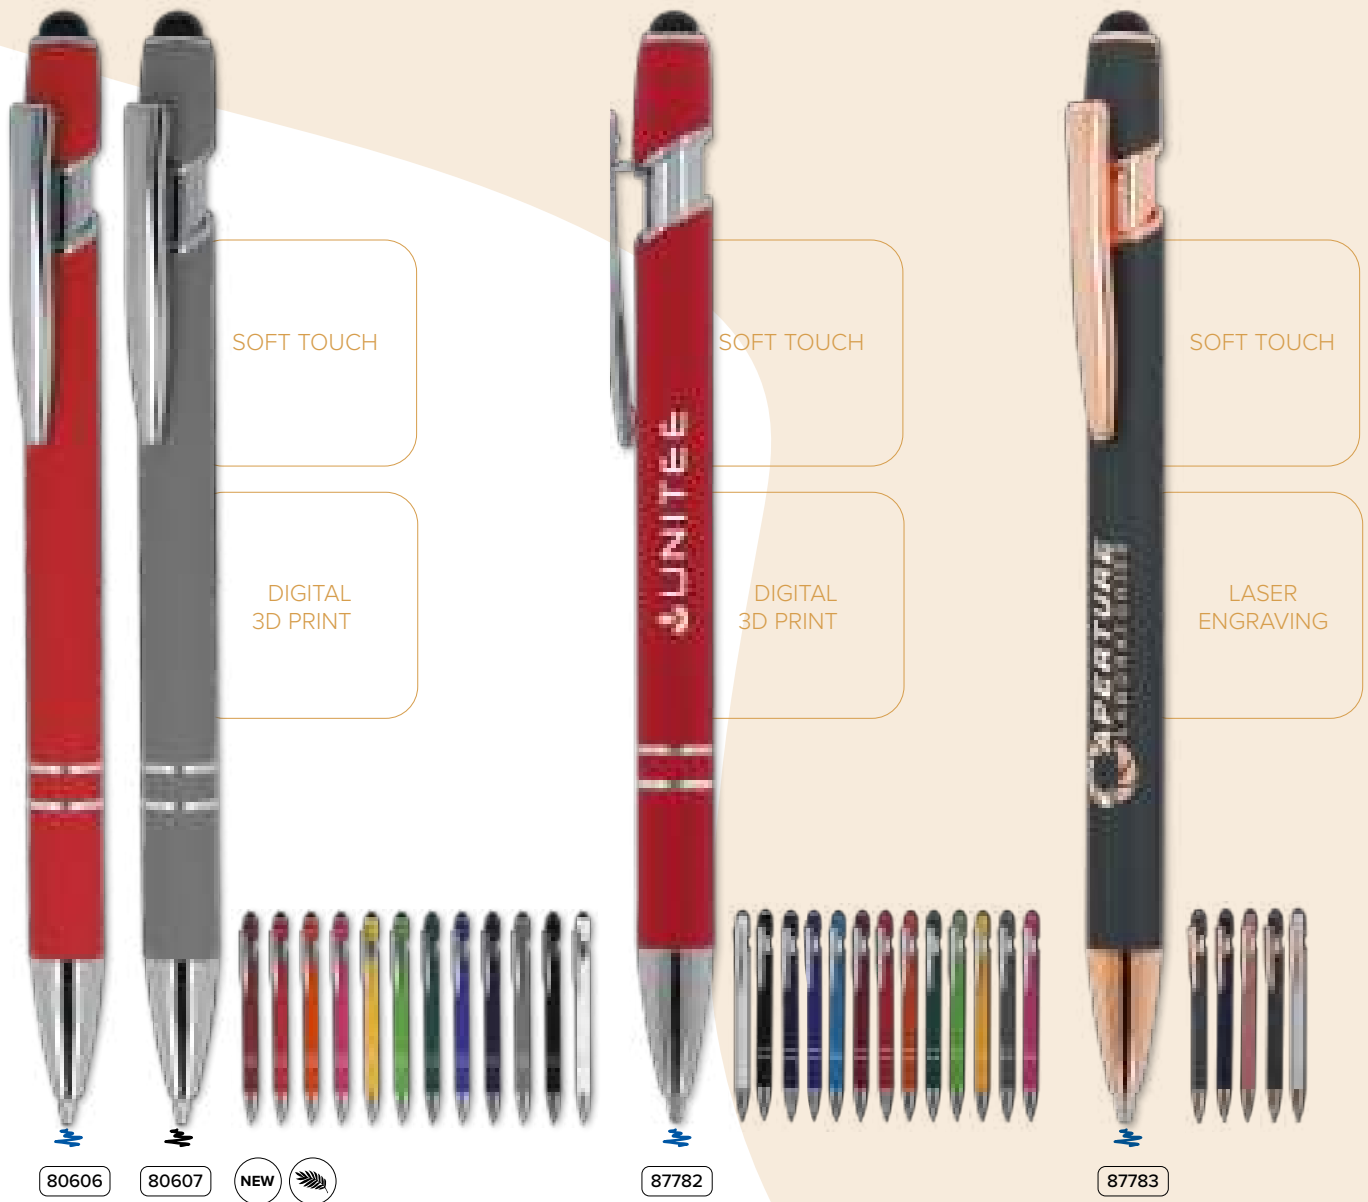

LT80606 | Paris soft touch R-AL blue ink

The recycled aluminum edition of our popular Paris pen, with a soft touch finish; an elegant, aluminum ball pen with a sturdy clip. The pen comes with blue writing ink. Size: ø 10 x 144 mm

LT80607 | Paris soft touch R-AL black ink

The recycled aluminum edition of our popular Paris pen, with a soft touch finish; an elegant, aluminum ball pen with a sturdy clip. The pen comes with black writing ink. Size: ø 10 x 144 mm

LT87783 | Ball pen Paris Deluxe Metal Rubberised

Rose Gold aluminum ball pen with elegant soft-touch finish and stylus. With a solid metal clip. Writing colour: blue. Size: ø 10 x 142 mm

LT87782 | Ball pen Paris Metal soft touch

Aluminum ball pen with elegant soft-touch finish and stylus. With a solid metal clip. Writing colour: blue. Size: ø 10 x 144 mm