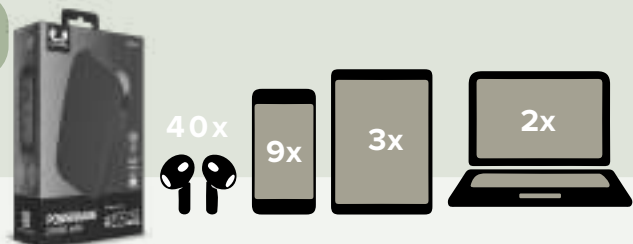

5.000 mAh

NEW 7,5W Fast charge Magsafe

LT49413 | 2PBM5000 | Fresh 'n Rebel Magnet Wireless Powerbank 5000 mAh

An ultra-thin Magnetic Wireless Powerbank of 5000mAh. This is the ideal solution for wireless charging when you are on the go. Thanks to the strong magnets it stays firmly attached to your phone or case with magnet function (iPhone 12 and later). The Powerbank is made of lightweight materials. With its rounded corners and metallic finish it is an eye-catcher!
Size: 104 x 13 x 70 mm

The Powerbanks have a soft shape, are colourful as ever and made to fit in any pocket or bag. Thanks to the batteries' "high-density" compressed technology, they are small and light, yet very powerful.

27.000 mAh

65W Fast charge

LT49405 | 2PB27100 | Fresh 'n Rebel Powerbank 27000 mAh USB-C - 65W PD
27,000mAh power work anytime, anywhere! This 65W Ultra Fast Charge Power Bank revives laptops, tablets, and phones simultaneously. No excuses for running out of power. Slim, lightweight, and airplane approved. Phone 50% charged in 30 mins. Ideal for travel! Size: 32 x 172 x 94 mm

- Ultra-fast charging
- 65W Power Delivery
- 50% charged in 30 minutes
- Power indicator
- Charging cable USB-A to USB-C