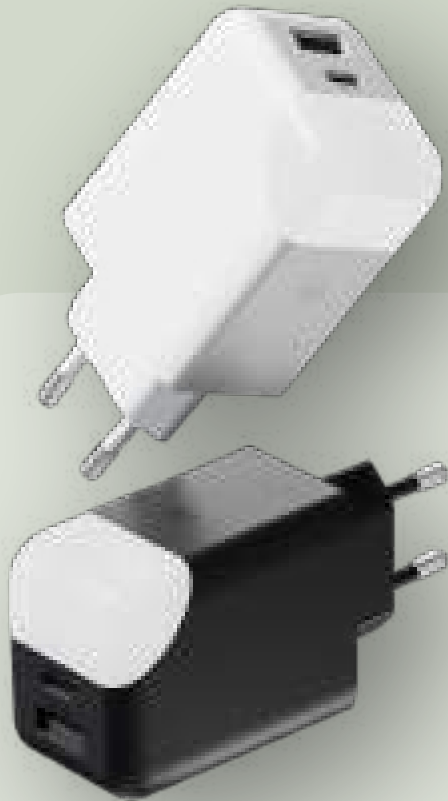

LT41022 | Xoopar Ice-G 65W GaN Power adaptor

This compact 65W GaN power adaptor charges laptops, tablets, and smartphones. It features a smart charging light that turns off when the device is fully charged. With USB-A (18W max) and Type-C (65W max) ports, it delivers efficient power, even when both ports are used (9W each). Size: 32 x 94 x 44 mm