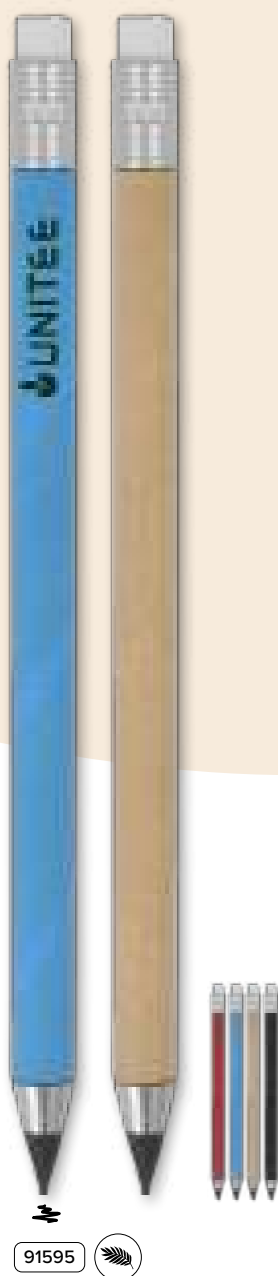

91595

**LT91595 | Inkless paperpen with eraser**

Introducing our Inkless Paperpen with Eraser – a clean and efficient writing solution. Write, erase, and rewrite without ink or waste. Elevate your eco-friendly writing experience today! Size: \varnothing 9 x 157 mm