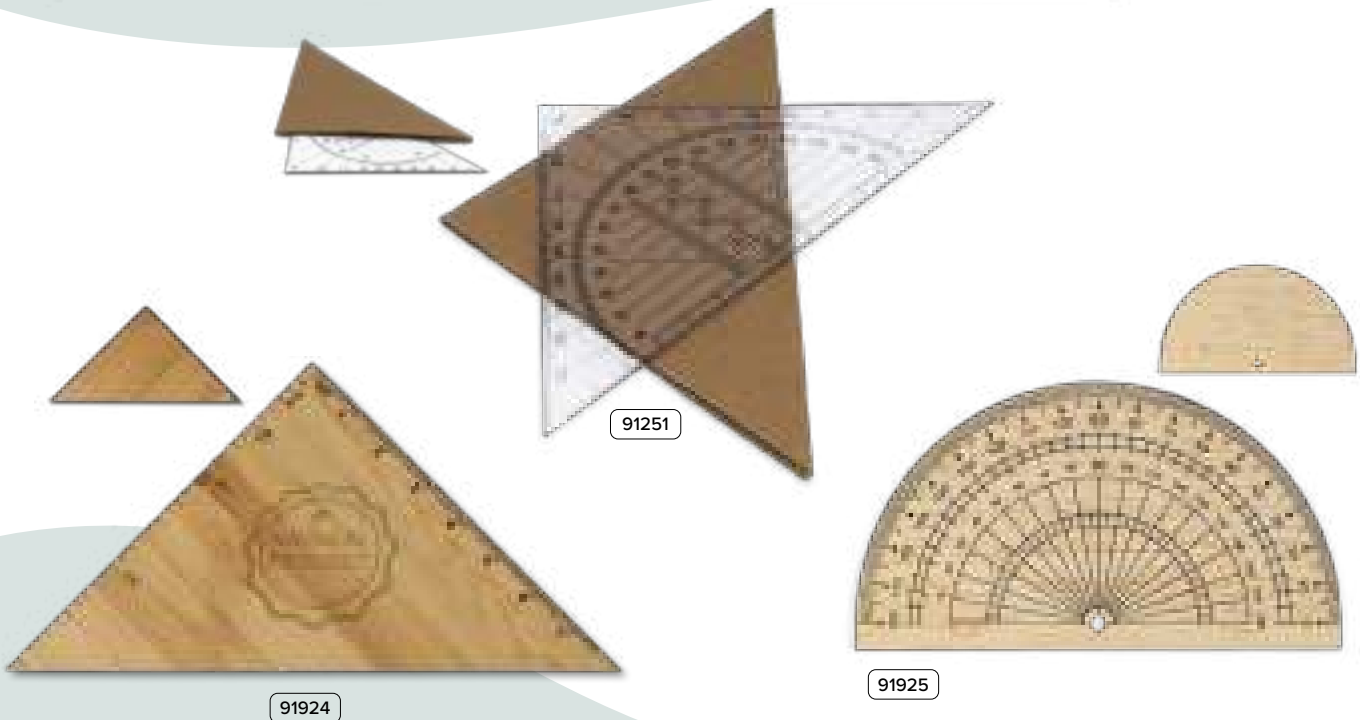

91924

91251

91925

NEW

LT91920 | Ruler 15cm

Our 15cm ruler is perfect for precision measurements and drawing straight lines. Durable and accurate, it's ideal for school, office, or home. Size: 156 x 32 mm

NEW

LT91922 | Ruler 30cm

Our 30cm ruler is perfect for precision measurements and drawing straight lines. Durable and accurate, it's ideal for school, office, or home. Size: 317 x 39 mm

NEW

LT91921 | Ruler 20cm

Our 20cm ruler is perfect for precision measurements and drawing straight lines. Durable and accurate, it's ideal for school, office, or home. Size: 207 x 35 mm

NEW

LT91251 | Set square

Ensure accuracy in all projects with a set square. The printed triangle allows for achieving both perfect angles and straight lines, and can also be used as a ruler. Perfect for students, architects, and engineers. Size: 2 x 155 x 78 mm

NEW

LT91924 | Bamboo set square

A set square crafted from bamboo, perfect for drawing, drafting, and geometry. Size: 2 x 130 x 65 mm

NEW

LT91925 | Bamboo protractor

A protractor crafted from bamboo, perfect for drawing, drafting, and geometry. Size: 2 x 100 x 55 mm