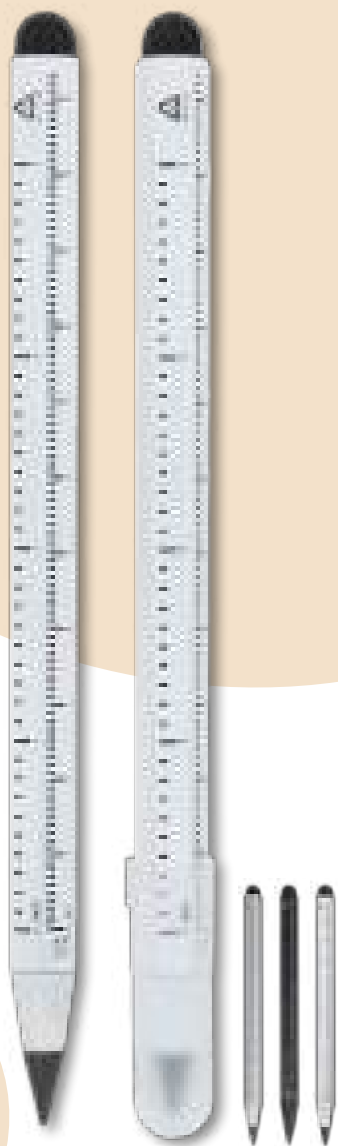

91593 NEW

LT91593 | Sustainable long-life pencil & ruler R-AL
The 2-in-1 long-life pencil and ruler fulfills endless writing and measuring needs. The tip does not require sharpening, and the hexagonal shape prevents the pen from rolling around. Size: 10 x 148 x 10 mm

LT91588 | Mini pencil
Mini pencil. Sharpened. Size: ø 7 x 85 mm

LT91594 | Sustainable long-life pencil & ruler bamboo
The 2-in-1 bamboo long-life pencil and ruler fulfills endless writing and measuring needs. The tip does not require sharpening, and the hexagonal shape prevents the pen from rolling around. Size: 10 x 148 x 10 mm

LT91587 | Voting pencil
Voting pencil with a red writing colour. Ideal for voting during elections. Size: ø 7 x 85 mm