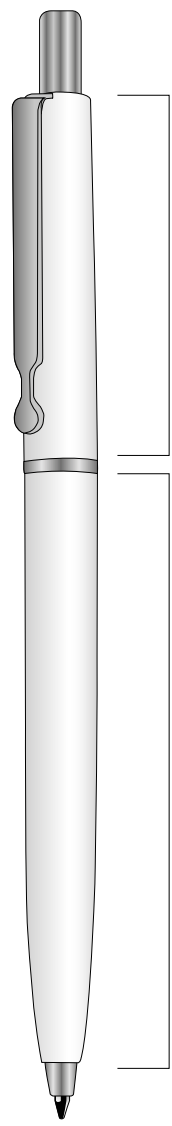

Upperpart

Barrel

80380 Jumbo refill. Writing length: 4.5km. Choose your writing colour.

80290/80299 X20 refill. Writing length: 2.5km. Choose your writing colour.