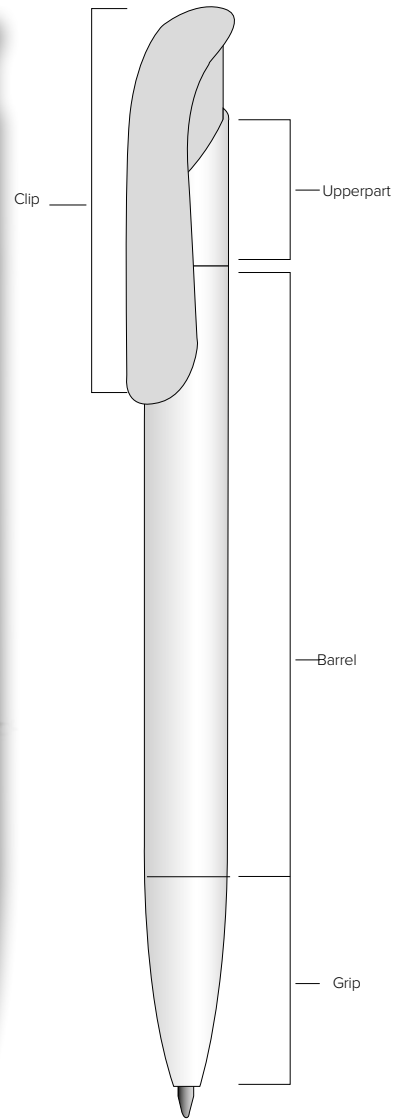

MIX & MATCH