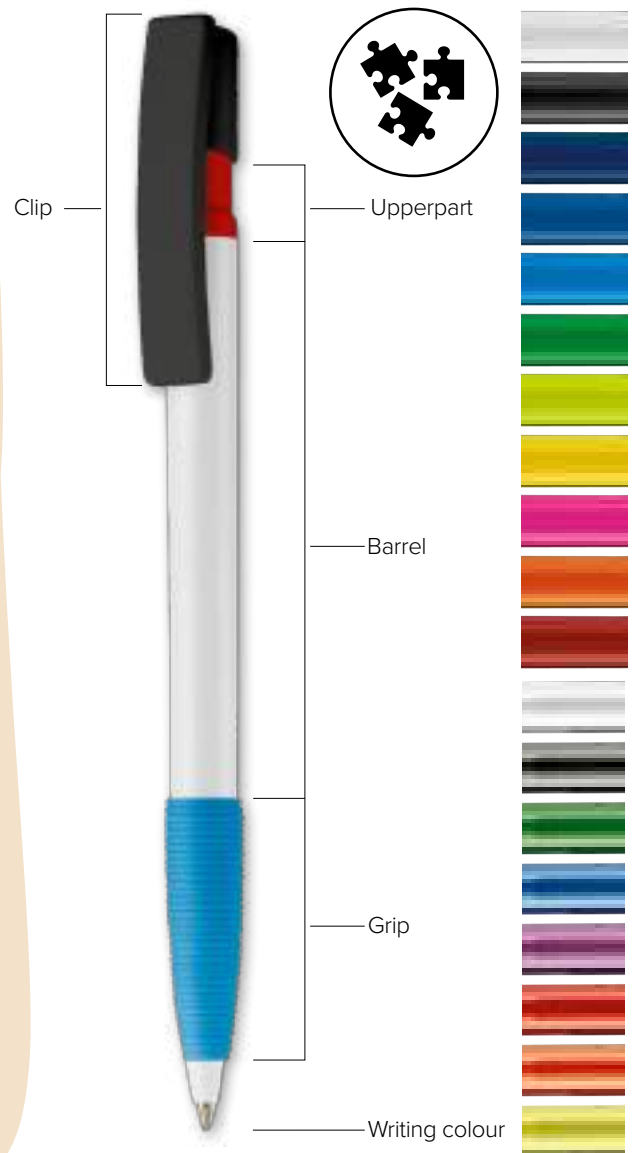

OUR COMBI PENS THAT YOU CAN MIX AND MATCH

The ultimate in personalisation with our combi pens, where you can mix and match to your needs from 250 pieces. Our pens are manufactured at our own production site GS Plastics in Germany, so we can proudly say they are Made in Germany.

With attention to detail and craftsmanship, we offer a wide range of options to make your pen unique. Choose not only the design, but also the writing colour that suits you, with options for both blue and black writing.

What makes a Toppoint combi pen stand out from the competition?

- Possible from only 250 pieces
- From 10,000 pieces your own PMS colour possible
- Delivery time of 8 production days up to 2.500 pieces
- Full in-house production
- 100% Made in Germany
- EU refill with possibility to choose writing colour blue or black
- The refill has a 3 to 5 times longer lifetime
- All-round printing in up to 4 colours possible

Why sell a combi pen?

- Minimum 3 repeat orders
- Made to measure
- Increased perception value
- Distinctive product in the market - It leaves a lasting impression

** All parts are in stock in all colours.